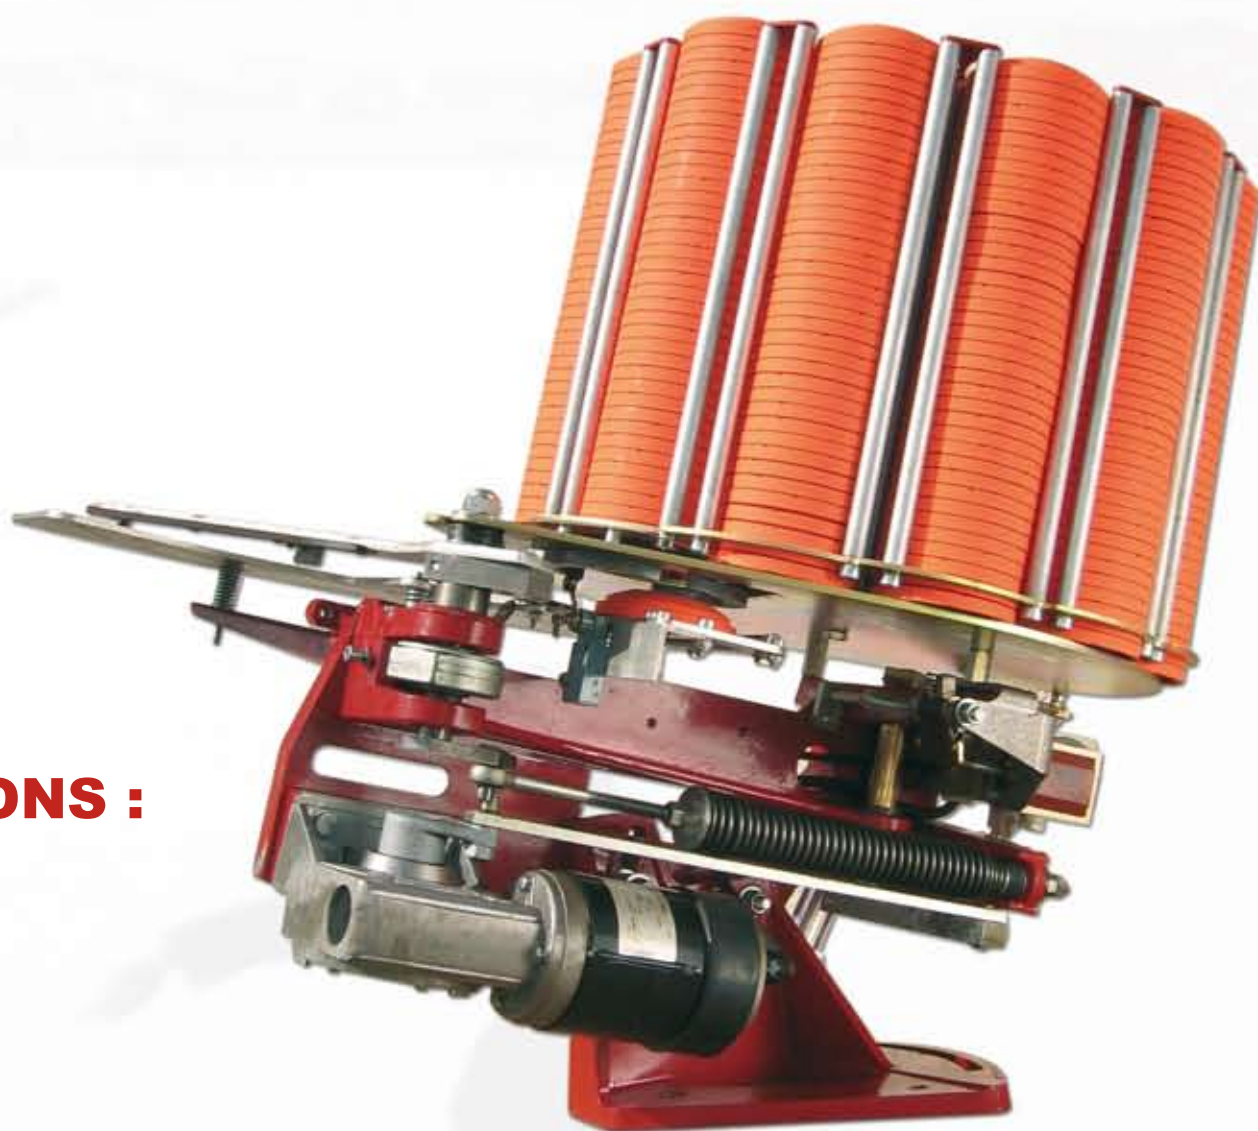

# 185 FU 12C

- **NUMBER OF TRAPS :**
- 5
- **MAGAZINE :**
- 12 Columns
- **CLAY CAPACITY :**
- 2000 (400 per traps)
- **DELIVERED WITH SPRING :**
- Green or Grey spring
- **SPRING COMPATIBILITY :**
- All springs
- **THROWING DISTANCE :**
- Up to 100 M
- **MOVEMENT :**
- Fixed
- **RE-COCKING TIMES :**
- 1.8 sec
- **SOLENOID :**
- Yes
- **VOLTAGE :**
- From 12V to 400 V
- **SPECIFIC OPTION :**
- Trap voice
  
- **WEIGHT AND DIMENSIONS :**
- Height : 90 cm
- Weight : 75 kgs
  
- **TYPES OF CLAYS :**
- Laporte 2004 N.G.
- Standard Competition
- Flash